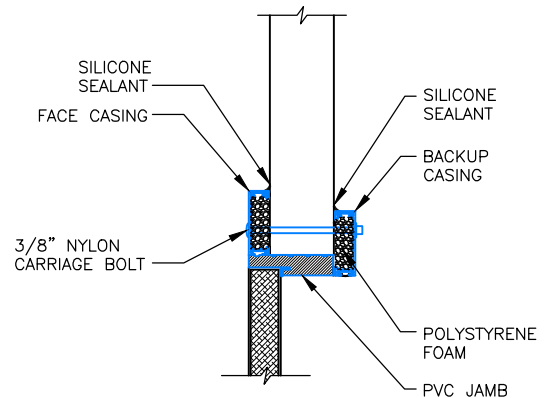

① SCALE: 3/8" = 1'-0"

② SCALE: 3/8" = 1'-0"

③ SCALE: 3/8" = 1'-0"

④ SCALE: 1" = 1'-0"

⑤ SCALE: 1/2" = 1'-0"

⑥ SCALE: 1" = 1'-0"

Personnel Door with Backup Casings and Return Jambs

Model EFD-ESS-2

Butt Hinges

Panic Bar with Exterior Hardware

- ① ELEVATION – SWEEP BOTTOM SWING DOOR (EXTERIOR)
- ② SECTION – SWEEP BOTTOM SWING DOOR
- ③ ELEVATION – SWEEP BOTTOM SWING DOOR (INTERIOR)
- ④ SILL – SWING DOOR
- ⑤ JAMB – SWING DOOR
- ⑥ HEAD – SWING DOOR