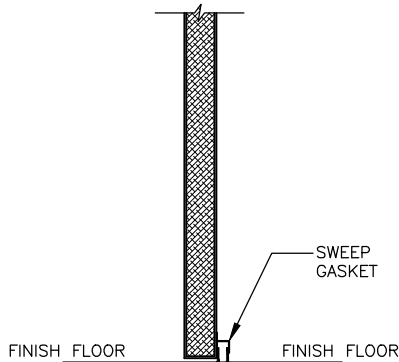

① SCALE: 3/8" = 1'-0"

② SCALE: 3/8" = 1'-0"

③ SCALE: 3/8" = 1'-0"

④ SCALE: 1" = 1'-0"

⑤ SCALE: 1/2" = 1'-0"

⑥ SCALE: 1" = 1'-0"

Personnel Door with Backup Casings and Return Jambs

Model EFD-ESS-2

Butt Hinges

Panic Bar with Exterior Hardware

- ① ELEVATION – SWEEP BOTTOM SWING DOOR (EXTERIOR)
- ② SECTION – SWEEP BOTTOM SWING DOOR
- ③ ELEVATION – SWEEP BOTTOM SWING DOOR (INTERIOR)
- ④ SILL – SWING DOOR
- ⑤ JAMB – SWING DOOR
- ⑥ HEAD – SWING DOOR