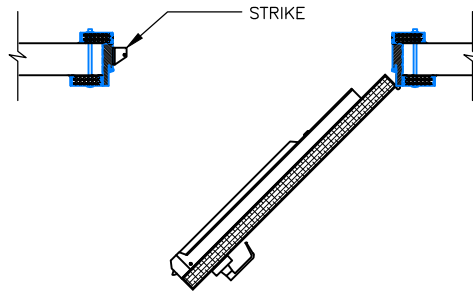

① SCALE: 3/8" = 1'-0"

② SCALE: 3/8" = 1'-0"

③ SCALE: 3/8" = 1'-0"

④ SCALE: 1" = 1'-0"

⑤ SCALE: 1/2" = 1'-0"

⑥ SCALE: 1" = 1'-0"

Personnel Door with Backup Casings and Return Jambs

Model EFD-ESS-2

Butt Hinges

Panic Bar with Exterior Hardware

- ① ELEVATION – SWEEP BOTTOM SWING DOOR (EXTERIOR)
- ② SECTION – SWEEP BOTTOM SWING DOOR
- ③ ELEVATION – SWEEP BOTTOM SWING DOOR (INTERIOR)
- ④ SILL – SWING DOOR
- ⑤ JAMB – SWING DOOR
- ⑥ HEAD – SWING DOOR