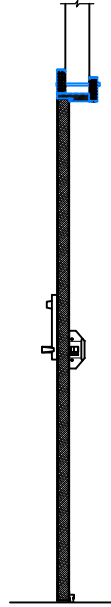

① SCALE: 3/8" = 1'-0"

② SCALE: 3/8" = 1'-0"

③ SCALE: 3/8" = 1'-0"

④ SCALE: 1" = 1'-0"

⑤ SCALE: 1/2" = 1'-0"

⑥ SCALE: 1" = 1'-0"

Personnel Door with Backup Casings and Return Jambs

Model EFD-ESS-2

Butt Hinges

Panic Bar with Exterior Hardware

- ① ELEVATION – SWEEP BOTTOM SWING DOOR (EXTERIOR)
- ② SECTION – SWEEP BOTTOM SWING DOOR
- ③ ELEVATION – SWEEP BOTTOM SWING DOOR (INTERIOR)
- ④ SILL – SWING DOOR
- ⑤ JAMB – SWING DOOR
- ⑥ HEAD – SWING DOOR